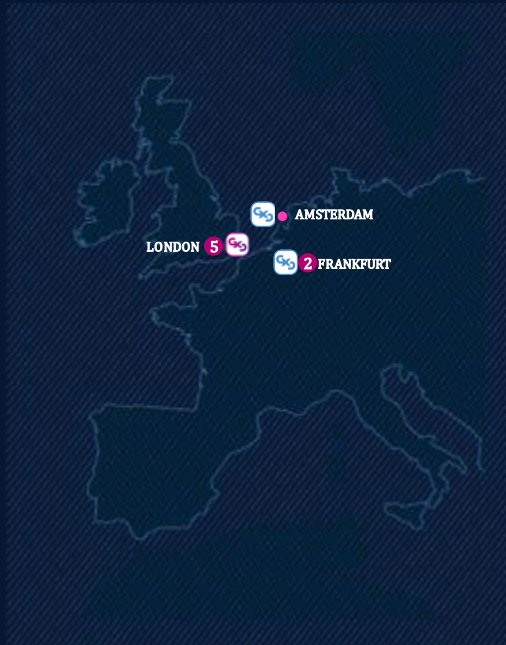

DIVERSE GLOBAL PRESENCE

60
DATA CENTRES

29
MARKETS

2.9M
SQUARE FEET

248
MEGAWATTS