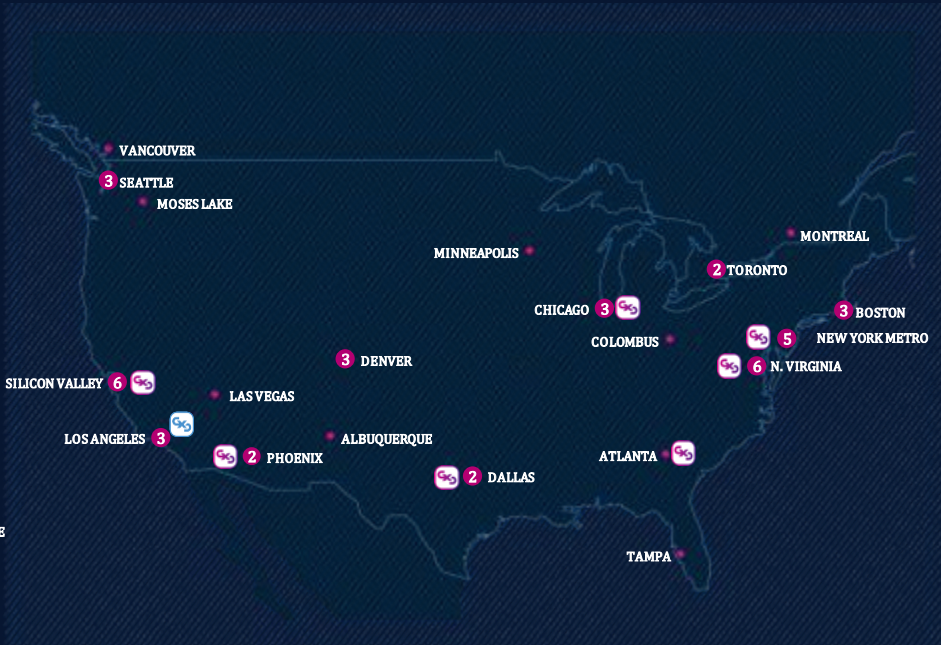

DIVERSE GLOBAL PRESENCE

60
DATA CENTRES

29
MARKETS

2.9M
SQUARE FEET

248
MEGAWATTS