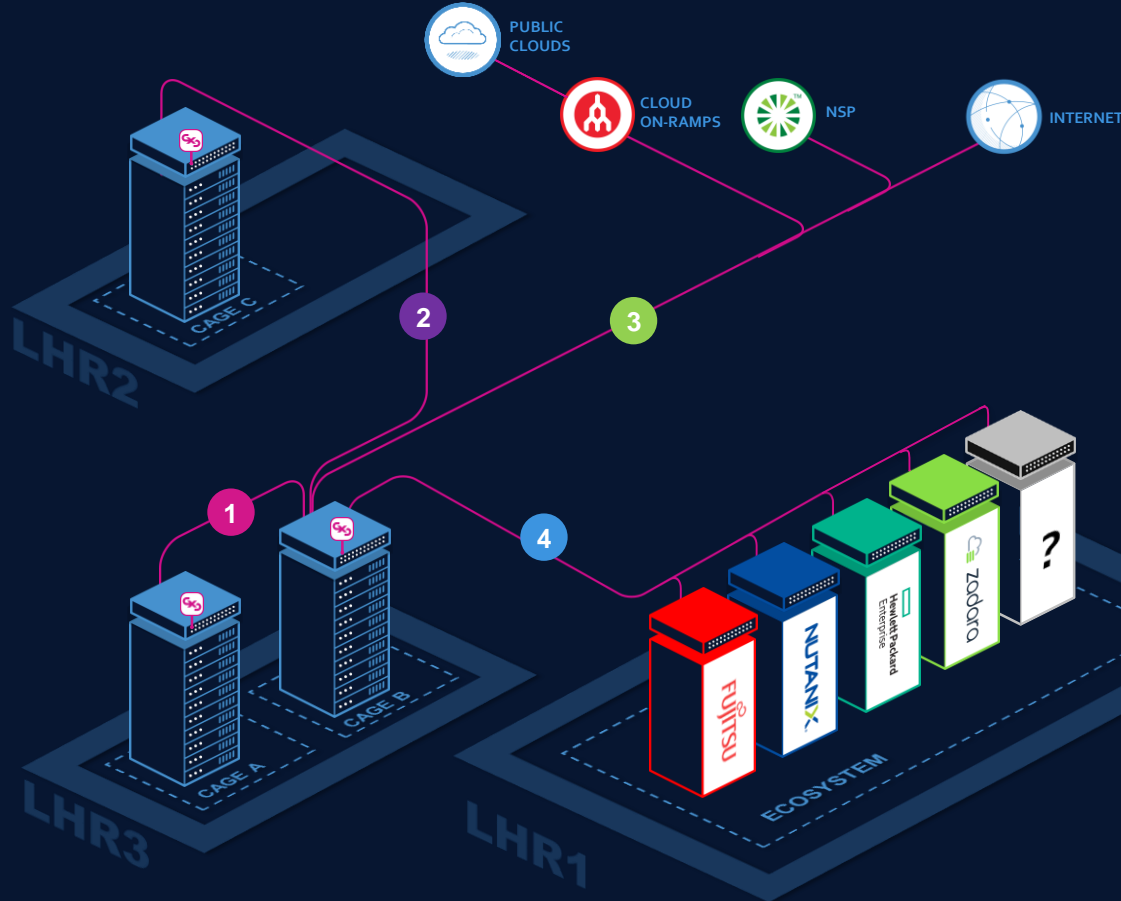

**12%**

Cost  
Control  
Performance  
Security

Global Platform  
Rapid Provisioning  
Connectivity at Scale

---

451 Research

“CXD is a novel approach to retail colocation, cloud-like in its flexibility.”

CRAIG MATSUMOTO, SENIOR ANALYST

## Interconnection

- Programmable and massively scalable
- Extend networks over distributed environments
- Ecosystem of global network providers
- Direct connect to cloud on-ramps

## Infrastructure

- Colocation cabinets
- Compute infrastructure
- Storage platforms
- Pre-configured, easy to deploy and scale

1

**Cross Connect**  
Connect within a facility

2

**Metro Connect**  
Link infrastructure across metro data centres

3

**Internet, Clouds & NSPs**  
Connect to blended IP bandwidth, cloud on-ramps and network providers

4

**Services**  
Connect to an ecosystem of service providers